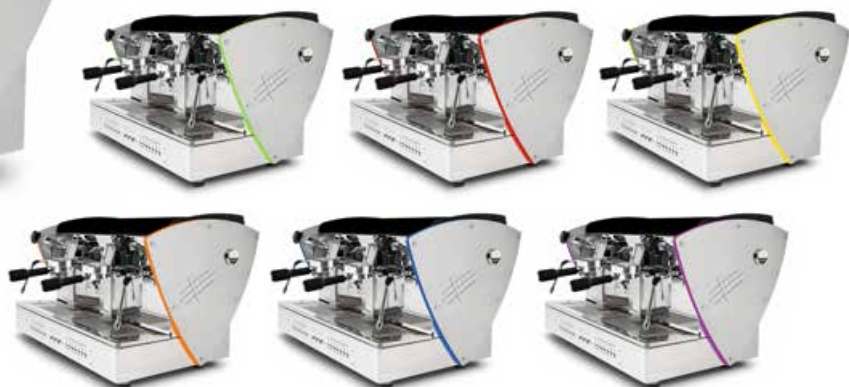

black / white / green / red / yellow / orange / blue / violet methacrylate