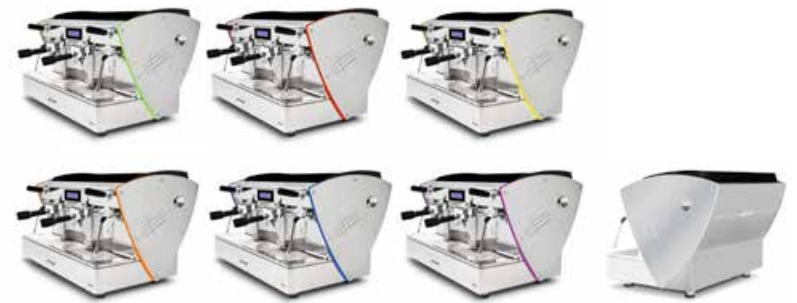

black / white / green / red / yellow / orange / blue / violet methacrylate