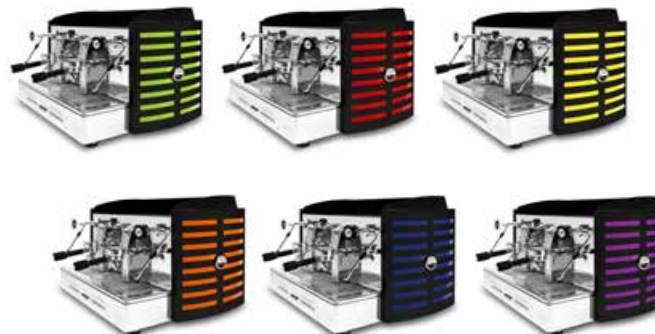

Colour options and customization

Phonica is also available with different colours frames! Even with satin steel sides and back or with steel painted white matt or black matt.

Moreover you can have it with different coloured methacrylate: black, white, green, red, yellow, orange, blue, violet, gold mirror and silver mirror.

Handles: White, Polished Steel, Nut wood (and knobs).

Those are all our colour options, but we are able to evaluate any kind of customization, whenever it's possible.

green / red / yellow / orange / blue / violet / mirror gold and mirror silver methacrylate
black matt
white methacrylate