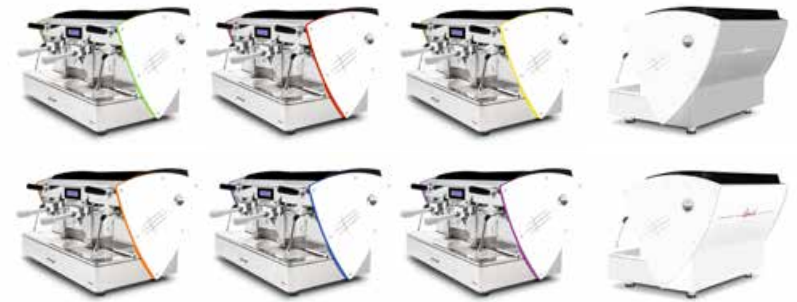

black / white / green / red / yellow / orange / blue / violet methacrylate