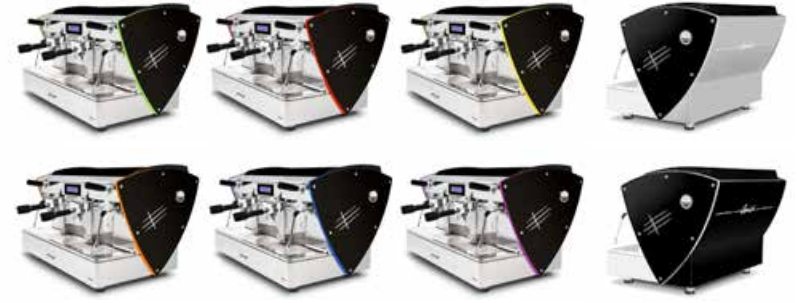

black / white / green / red / yellow / orange / blue / violet methacrylate